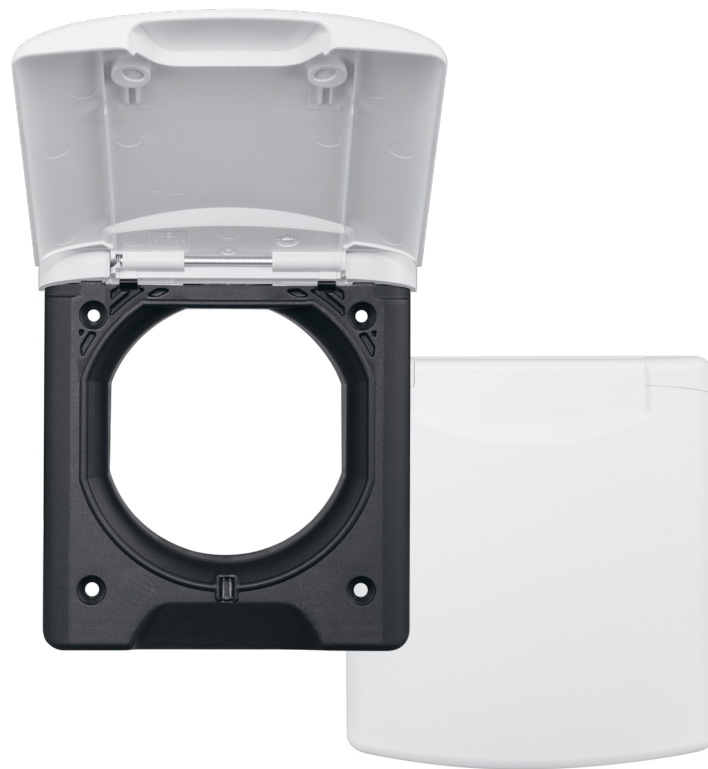

Leitungsdurchführung

Series 13

For feeding through power, water or gas conduits for internal connections.

- ✔ With magnetic closure
- ✔ Without pictogram

Colours	Item No.	PU	Outer dimension cover	Installation depth	Wall cut-out
● Black	3160000	10			
○ Pure white	3160001	10			
○ Fiat Bianco 249	3160003	10			
● Grey	3160004	10			
○ Fiat Bianco 210	3160005	10			
● Anthracite	3160006	10			
● Fiat Bianco 549	3160007	10