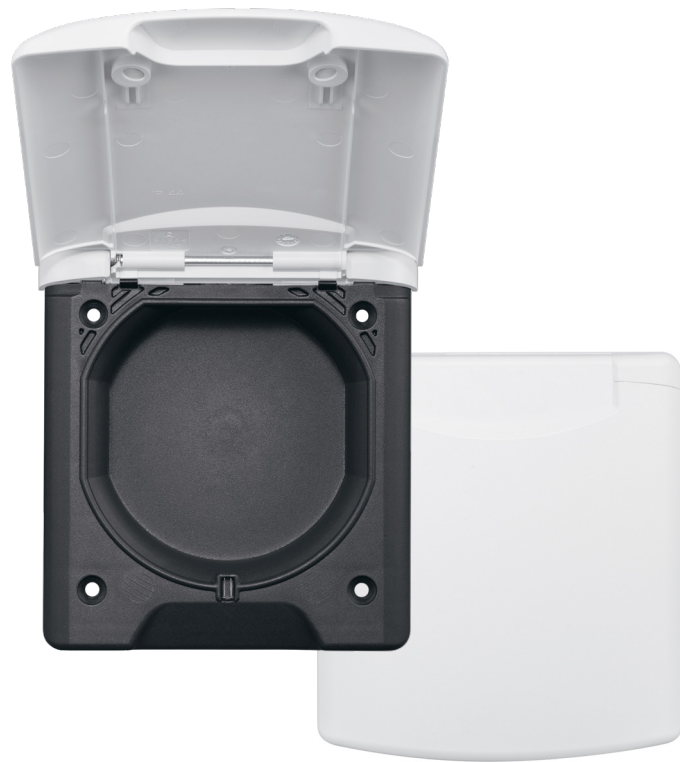

Blank socket deep with closed rear

Series 13

Blank socket with closed rear wall for the installation of individualised components.

- ✔ Universally applicable
- ✔ Depth: 35.5 mm
- ✔ With magnetic closure
- ✔ Without pictogram

Colours	Item No.	PU	Outer dimension cover	Installation depth	Wall cut-out
● Black	3167010	10