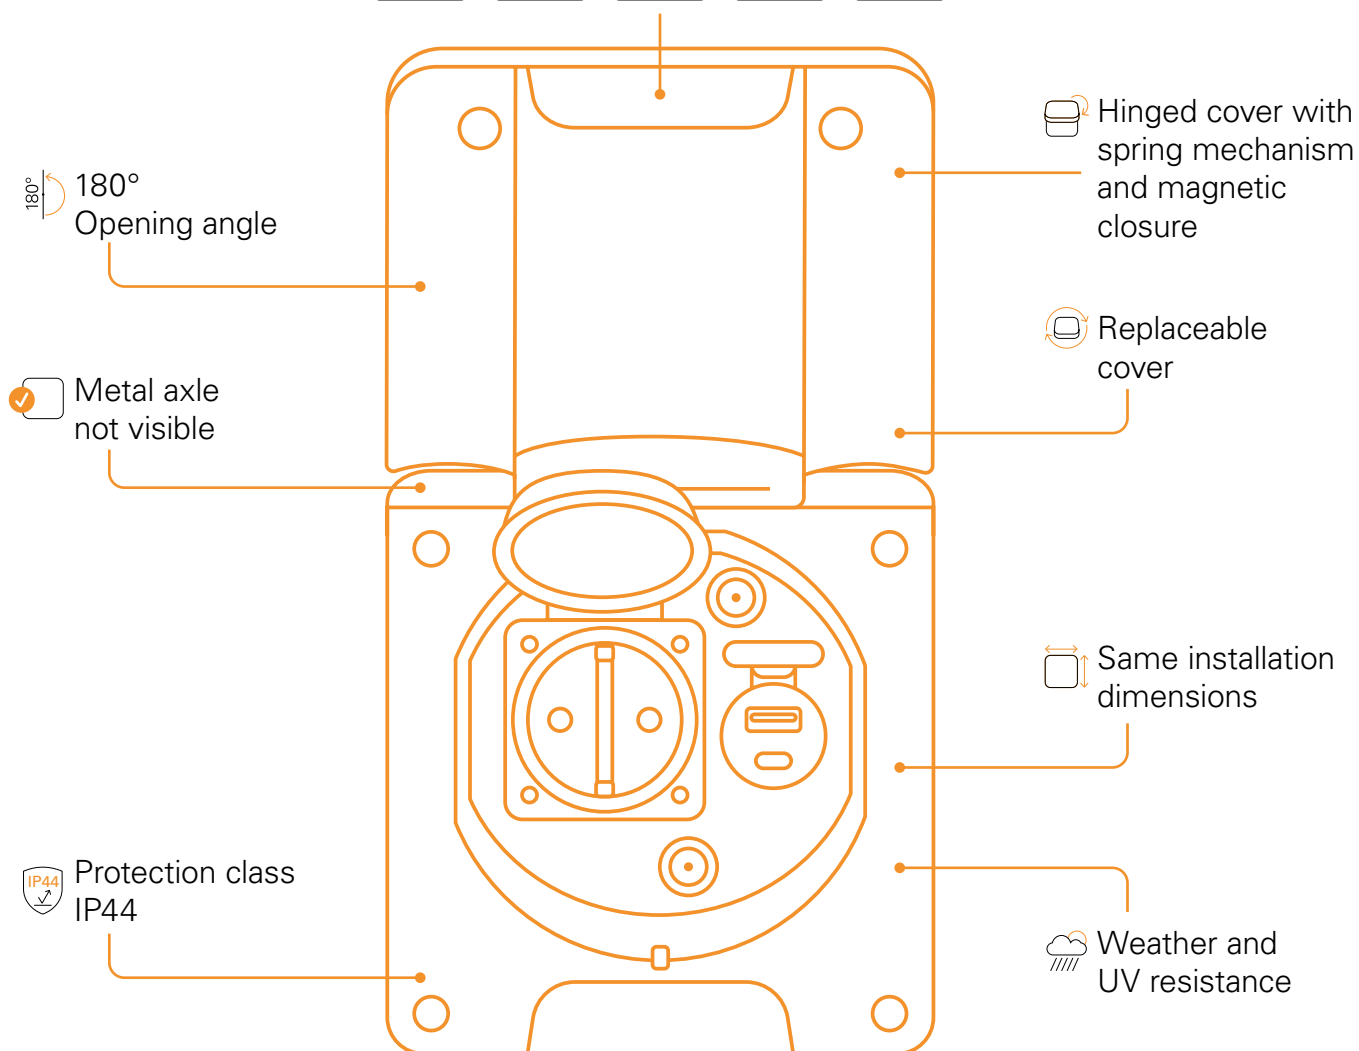

Your advantages at a glance

Function pictogram for easy differentiation

7 different colour options:

- Black (≈RAL9005)
- Fiat Bianco 549 (≈ RAL7035)
- Pure white (≈RAL9010)
- Grey NCS 3000N (≈ RAL7038)
- Fiat Bianco 210
- Anthracite NCS 7000N (≈ RAL7012)
- Fiat Bianco 249 (≈ RAL9003)