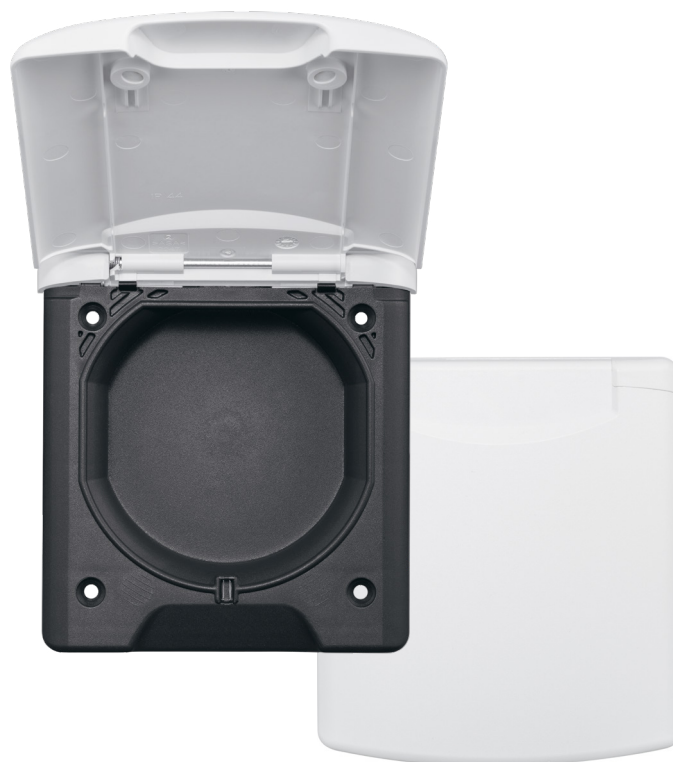

Blank socket flat with closed rear

Series 13

Blank socket with closed rear wall for the installation of individualised components.

- ✓ Universally applicable
- ✓ Depth: 24.5 mm
- ✓ With magnetic closure
- ✓ Without pictogram

Colours	Item No.	PU	Outer dimension cover	Installation depth	Wall cut-out
● Black	3167000	10			
● Grey	3167004	10			
● Fiat Bianco 549	3167007	10